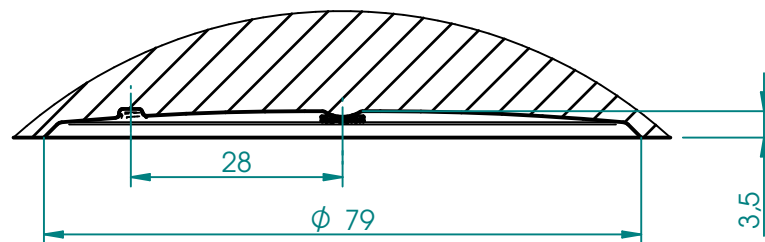

**LABEL AREA**  
 max Label Height: 68mm  
 max Label Width(open): 340mm

FIALOPLASTIKI  
 LOGO

SECTION A-A  
 SCALE 1:1

**NECK FINISH 89SP410 DETAIL**

SCALE 6:1

THREAD PITCH: 5.08mm

THREAD TURN: 380°

**Fialoplastiki S.A.**

**D89-750 SQUARE**

MATERIAL: PET

NECK FINISH: 89SP400

WEIGHT: 43,5 ± 1 g

NOMINAL CAPACITY: 750 ml

OVERFLOW CAPACITY: 800 ± 10 ml

SCALE 1:2 | SHEET SIZE: A4

OTHERWISE SPECIFIED, UNITS ARE IN MILLIMETERS