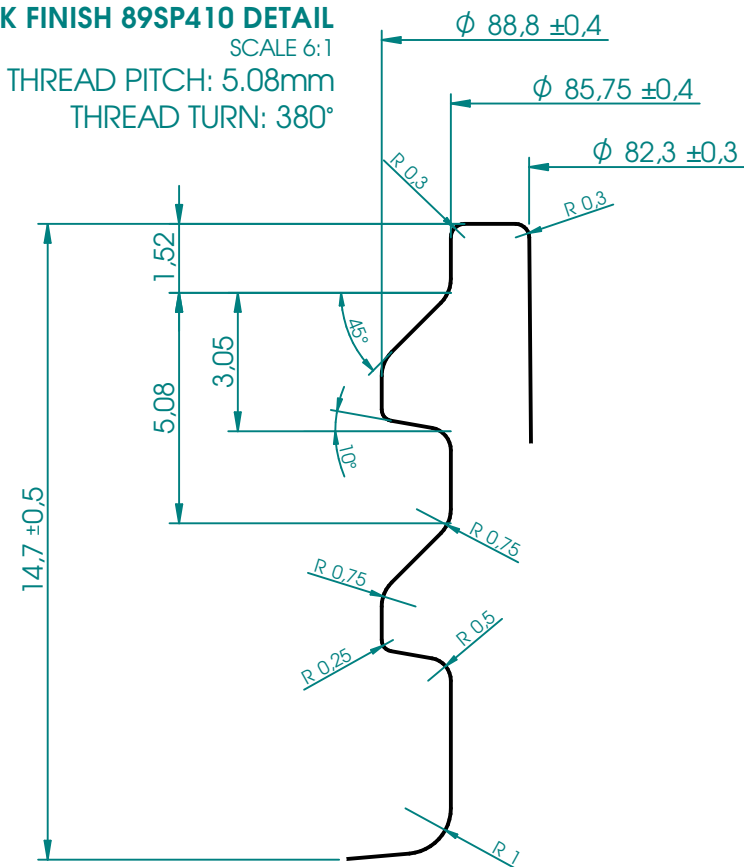

**LABEL AREA**  
 max Label Height: 68mm  
 max Label Width(open): 340mm

FIALOPLASTIKI  
 LOGO

SECTION A-A  
 SCALE 1:1

**NECK FINISH 89SP410 DETAIL**

SCALE 6:1

THREAD PITCH: 5.08mm

THREAD TURN: 380°

**Fialoplastiki S.A.**

**D89-750 SQUARE**

MATERIAL: PET

NECK FINISH: 89SP400

WEIGHT: 43,5 ± 1 g

NOMINAL CAPACITY: 750 ml

OVERFLOW CAPACITY: 800 ± 10 ml

SCALE 1:2 | SHEET SIZE: A4

OTHERWISE SPECIFIED, UNITS ARE IN MILLIMETERS