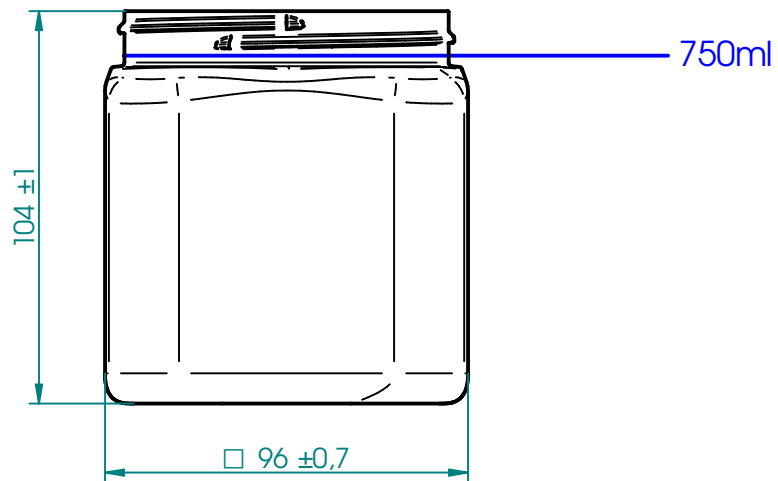

**LABEL AREA**  
 max Label Height: 68mm  
 max Label Width(open): 340mm

FIALOPLASTIKI  
 LOGO

SECTION A-A  
 SCALE 1:1

**NECK FINISH 89SP410 DETAIL**

SCALE 6:1

THREAD PITCH: 5.08mm

THREAD TURN: 380°

**Fialoplastiki S.A.**

**D89-750 SQUARE**

MATERIAL: PET

NECK FINISH: 89SP400

WEIGHT: 43,5 ± 1 g

NOMINAL CAPACITY: 750 ml

OVERFLOW CAPACITY: 800 ± 10 ml

SCALE 1:2 | SHEET SIZE: A4

OTHERWISE SPECIFIED, UNITS ARE IN MILLIMETERS