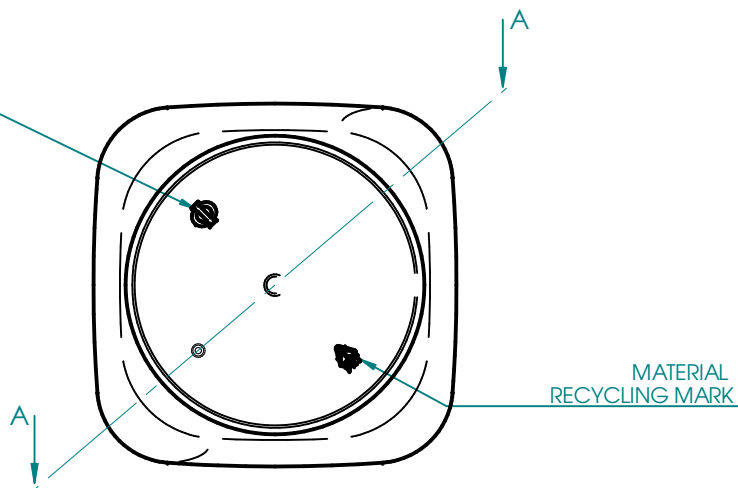

**LABEL AREA**  
 max Label Height: 68mm  
 max Label Width(open): 340mm

FIALOPLASTIKI  
 LOGO

SECTION A-A  
 SCALE 1:1

**NECK FINISH 89SP410 DETAIL**

SCALE 6:1

THREAD PITCH: 5.08mm

THREAD TURN: 380°

**Fialoplastiki S.A.**

**D89-750 SQUARE**

MATERIAL: PET

NECK FINISH: 89SP400

WEIGHT: 43,5 ± 1 g

NOMINAL CAPACITY: 750 ml

OVERFLOW CAPACITY: 800 ± 10 ml

SCALE 1:2 | SHEET SIZE: A4

OTHERWISE SPECIFIED, UNITS ARE IN MILLIMETERS