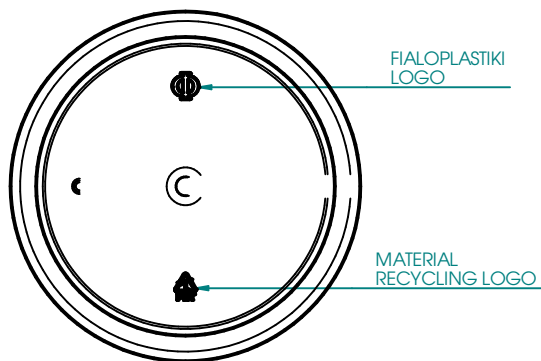

LABEL AREA
 max Label Height: 113mm
 max Label Width(open): 289mm

NECK FINISH 89SP410 DETAIL

SCALE 6:1

THREAD PITCH: 5.08mm

THREAD TURN: 380°

Fialoplastiki S.A.

D89-750 CYLINDER

MATERIAL: PET

NECK FINISH: 89SP400

WEIGHT: 39 ± 1 g

NOMINAL CAPACITY: 750 ml

OVERFLOW CAPACITY: 835 ± 10 ml

SCALE 1:2 | SHEET SIZE: A4

OTHERWISE SPECIFIED, UNITS ARE IN MILLIMETERS