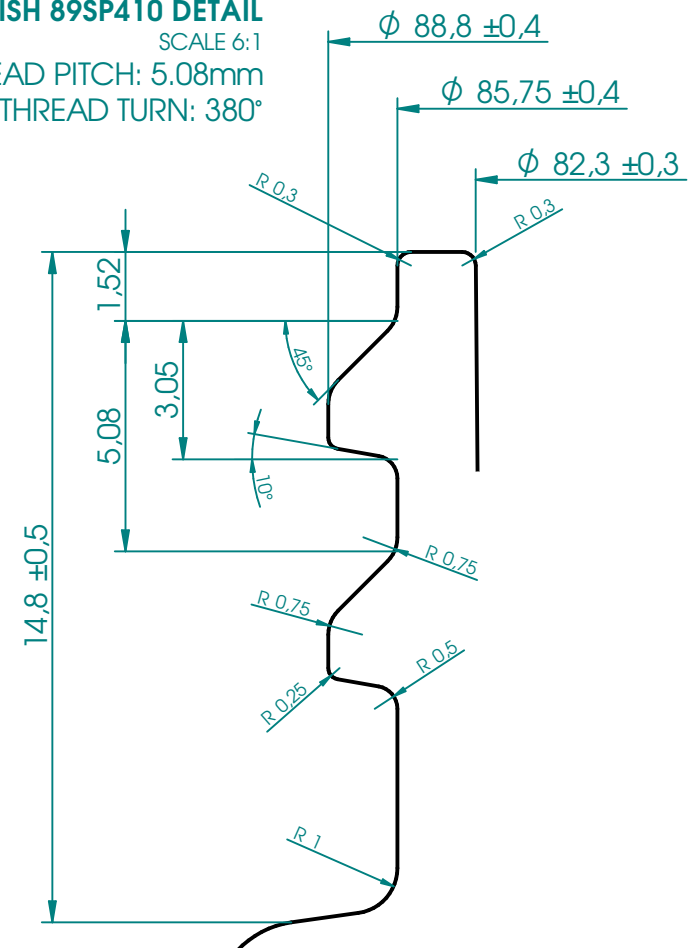

LABEL AREA
 max Label Height: 113mm
 max Label Width(open): 289mm

NECK FINISH 89SP410 DETAIL

SCALE 6:1

THREAD PITCH: 5.08mm

THREAD TURN: 380°

Fialoplastiki S.A.

D89-750 CYLINDER

MATERIAL: PET

NECK FINISH: 89SP400

WEIGHT: 39 ± 1 g

NOMINAL CAPACITY: 750 ml

OVERFLOW CAPACITY: 835 ± 10 ml

SCALE 1:2 | SHEET SIZE: A4

OTHERWISE SPECIFIED, UNITS ARE IN MILLIMETERS