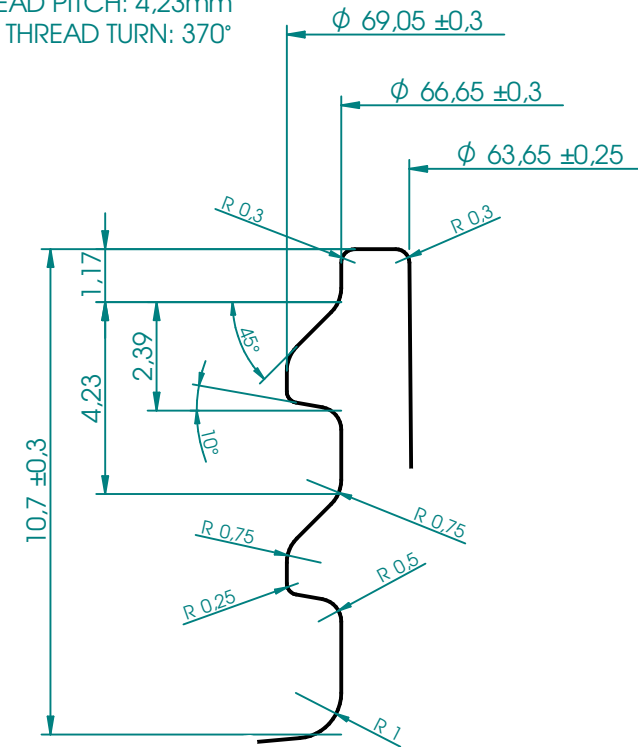

SECTION A-A  
SCALE 2:1

**NECK FINISH 70SP400 DETAIL**

SCALE 6:1  
 THREAD PITCH: 4.23mm  
 THREAD TURN: 370°

**Fialoplastiki S.A.**

**D70-200 CYLINDER**

MATERIAL: PET  
 NECK FINISH: 70SP400  
 WEIGHT: 16 ± 1 g  
 NOMINAL CAPACITY: 200 ml  
 OVERFLOW CAPACITY: 245 ± 5 ml

SCALE 1:1 | SHEET SIZE: A4  
 OTHERWISE SPECIFIED, UNITS ARE IN MILLIMETERS