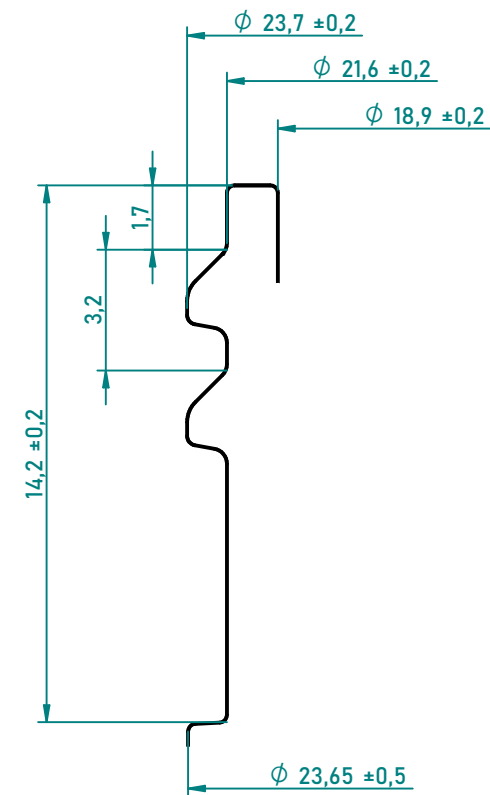

NECK FINISH 24.410
THREAD PITCH: 3,2mm
THREAD TURNS: 1,5

| TITLE | | |
|---------------------------|------------------|-------------------|
| BULLET 24 TALL 250 | | |
| MATERIAL | NECK FINISH | |
| PET | 24.410 | |
| BOTTLE WEIGHT | NOMINAL CAPACITY | OVERFLOW CAPACITY |
| 26 ± 1 g | 250 ml | 264 ± 6 ml |
| UNITS | SCALE | SHEET SIZE |
| mm | 1 : 2 | A4 |