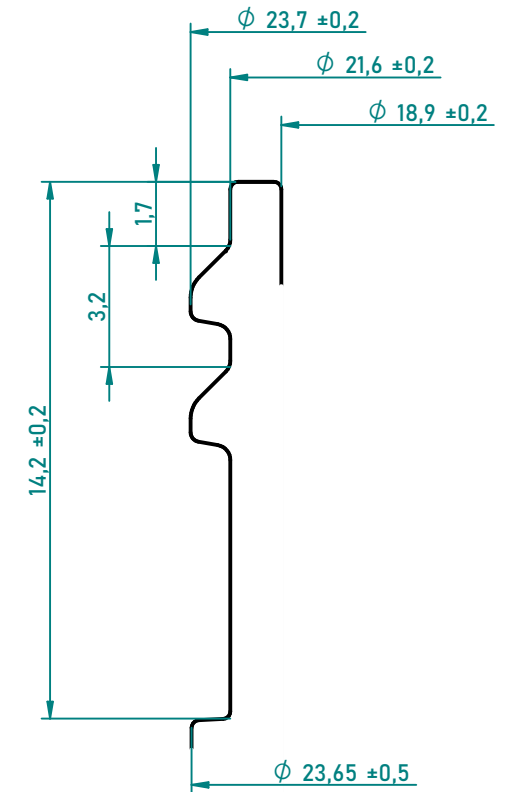

LABEL AREA:
 Max Label Height: 96mm
 Max Label Width(open): 133,5mm

NECK FINISH 24.410
 THREAD PITCH: 3,2mm
 THREAD TURNS: 2

TITLE		
BULLET 24 TALL 150		
MATERIAL	NECK FINISH	
PET	24.410	
BOTTLE WEIGHT	NOMINAL CAPACITY	OVERFLOW CAPACITY
13 ± 1 g	150 ml	163 ± 6 ml
UNITS	SCALE	SHEET SIZE
mm	1 : 2	A4