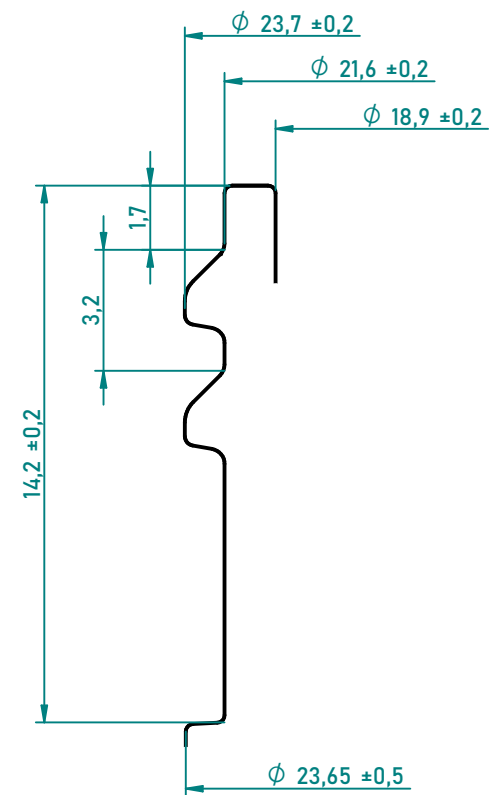

**NECK FINISH 24.410**  
**THREAD PITCH: 3,2mm**  
**THREAD TURNS: 1,5**

TITLE		
<b>BULLET 24 TALL 100</b>		
MATERIAL	NECK FINISH	
<b>PET</b>	<b>24.410</b>	
BOTTLE WEIGHT	NOMINAL CAPACITY	OVERFLOW CAPACITY
<b>13 / 20 ± 1 g</b>	<b>100 ml</b>	<b>112 ± 5 ml</b>
UNITS	SCALE	SHEET SIZE
<b>mm</b>	<b>1 : 2</b>	<b>A4</b>