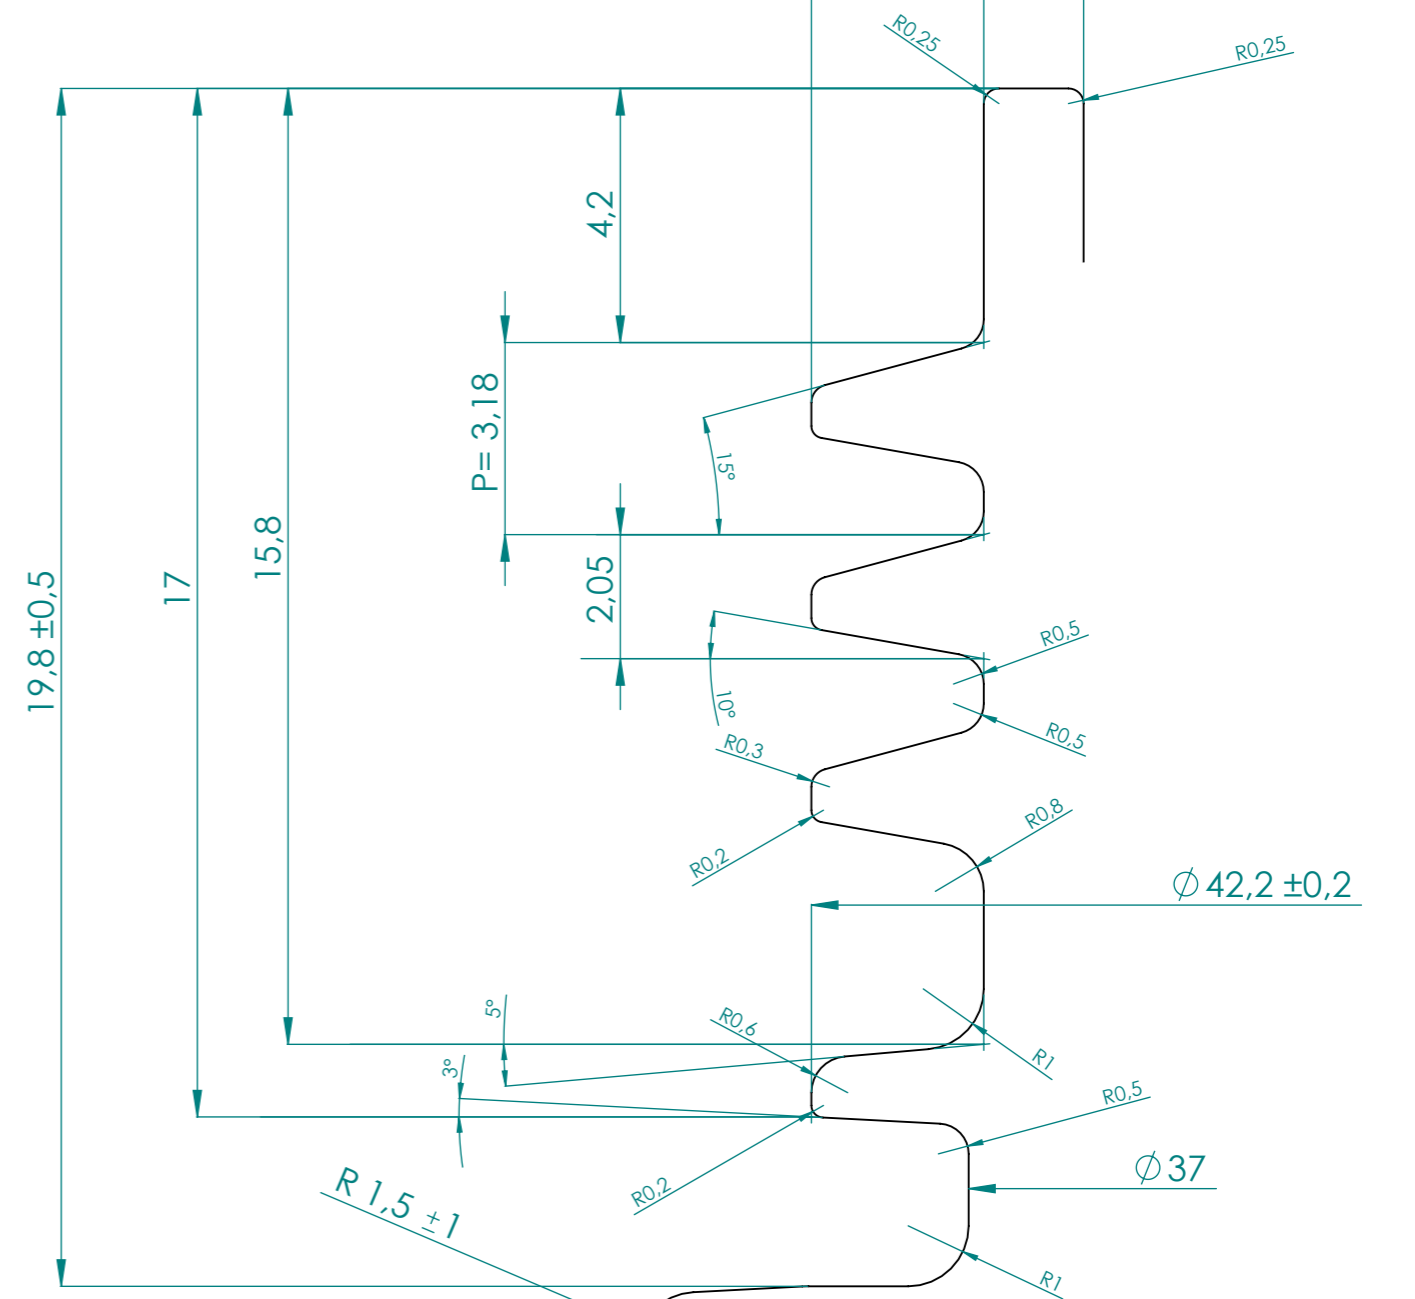

LABEL AREA (LAYOUT)
HEIGHT (max): 133mm
WIDTH (max): 150mm

DETAIL OF NECK FINISH
SCALE 8:1
THREAD TURN: 2 (720°)

T= Ø 42,2 ± 0,25
 E= Ø 36,5 ± 0,2
 I= Ø 33,2 ± 0,2

Fialoplastiki S.A.

CYL FOAM 200

MATERIAL: PET / RPET
 NECK FINISH: 43/410
 WEIGHT: 25 ± 1 g
 NOMINAL CAPACITY: 200 ml
 OVERFLOW CAPACITY: 250 ± 10 ml

SCALE 1:1 | SHEET SIZE: A3
 OTHERWISE SPECIFIED, ALL DIMENSIONS ARE IN MILLIMETERS