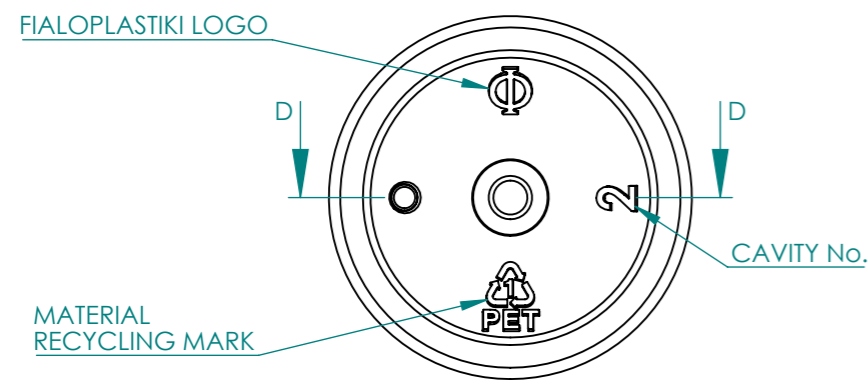

LABEL AREA (LAYOUT)
HEIGHT (max): 133mm
WIDTH (max): 150mm

DETAIL OF NECK FINISH
SCALE 8:1
THREAD TURN: 2 (720°)

T= Ø 42,2 ± 0,25
 E= Ø 36,5 ± 0,2
 I= Ø 33,2 ± 0,2

Fialoplastiki S.A.

CYL FOAM 200

MATERIAL: PET / RPET
 NECK FINISH: 43/410
 WEIGHT: 25 ± 1 g
 NOMINAL CAPACITY: 200 ml
 OVERFLOW CAPACITY: 250 ± 10 ml

SCALE 1:1 | SHEET SIZE: A3
 OTHERWISE SPECIFIED, ALL DIMENSIONS ARE IN MILLIMETERS