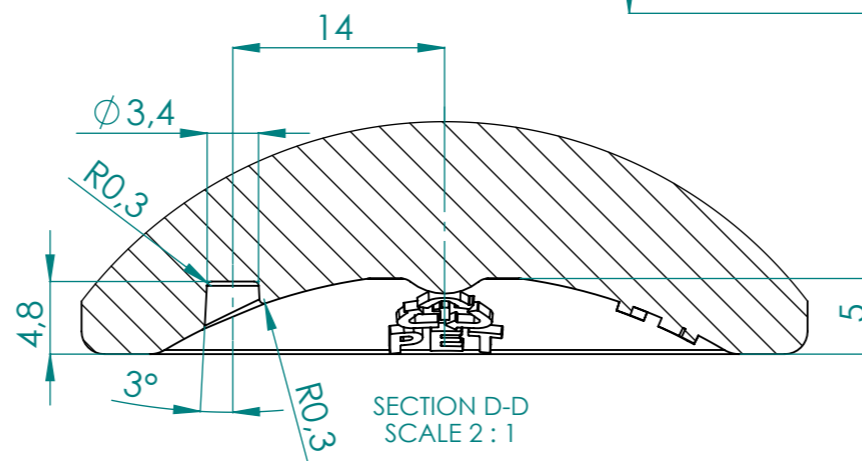

LABEL AREA (LAYOUT)
HEIGHT (max): 133mm
WIDTH (max): 150mm

DETAIL OF NECK FINISH
SCALE 8:1
THREAD TURN: 2 (720°)

T= Ø 42,2 ± 0,25
 E= Ø 36,5 ± 0,2
 I= Ø 33,2 ± 0,2

Fialoplastiki S.A.

CYL FOAM 200

MATERIAL: PET / RPET
 NECK FINISH: 43/410
 WEIGHT: 25 ± 1 g
 NOMINAL CAPACITY: 200 ml
 OVERFLOW CAPACITY: 250 ± 10 ml

SCALE 1:1 | SHEET SIZE: A3
 OTHERWISE SPECIFIED, ALL DIMENSIONS ARE IN MILLIMETERS