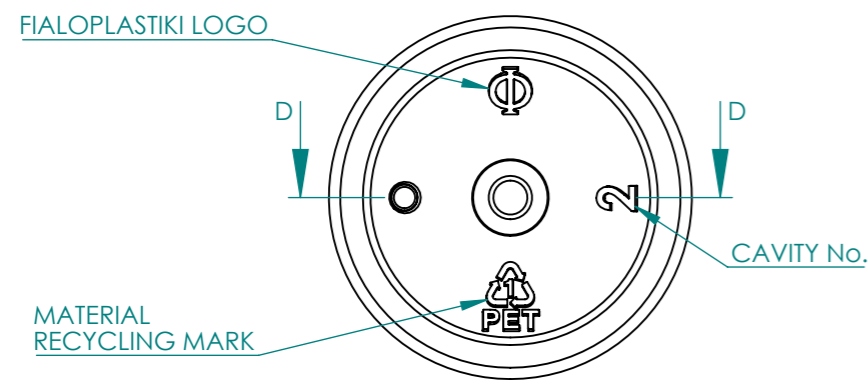

LABEL AREA (LAYOUT)
 HEIGHT (max): 92mm
 WIDTH (max): 150mm

DETAIL OF NECK FINISH
 SCALE 8:1
 THREAD TURN: 2 (720°)

T= Ø 42,2 ± 0,25
 E= Ø 36,5 ± 0,2
 I= Ø 33,2 ± 0,2

Fialoplastiki S.A.

CYL FOAM 125

MATERIAL: PET / RPET
 NECK FINISH: 43/410
 WEIGHT: 25 ± 1 g
 NOMINAL CAPACITY: 125 ml
 OVERFLOW CAPACITY: 175 ± 10 ml

SCALE 1:1 | SHEET SIZE: A3
 OTHERWISE SPECIFIED, ALL DIMENSIONS ARE IN MILLIMETERS