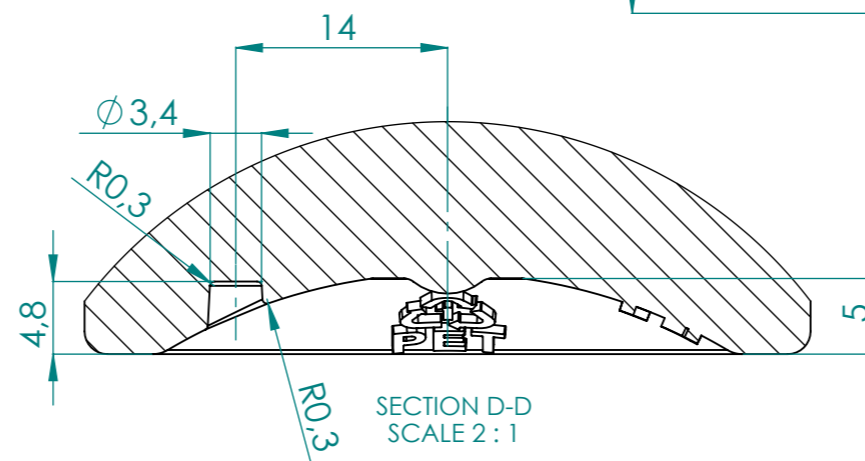

LABEL AREA (LAYOUT)
 HEIGHT (max): 92mm
 WIDTH (max): 150mm

DETAIL OF NECK FINISH
 SCALE 8:1
 THREAD TURN: 2 (720°)

T= Ø 42,2 ± 0,25
 E= Ø 36,5 ± 0,2
 I= Ø 33,2 ± 0,2

Fialoplastiki S.A.

CYL FOAM 125

MATERIAL: PET / RPET
 NECK FINISH: 43/410
 WEIGHT: 25 ± 1 g
 NOMINAL CAPACITY: 125 ml
 OVERFLOW CAPACITY: 175 ± 10 ml

SCALE 1:1 | SHEET SIZE: A3
 OTHERWISE SPECIFIED, ALL DIMENSIONS ARE IN MILLIMETERS