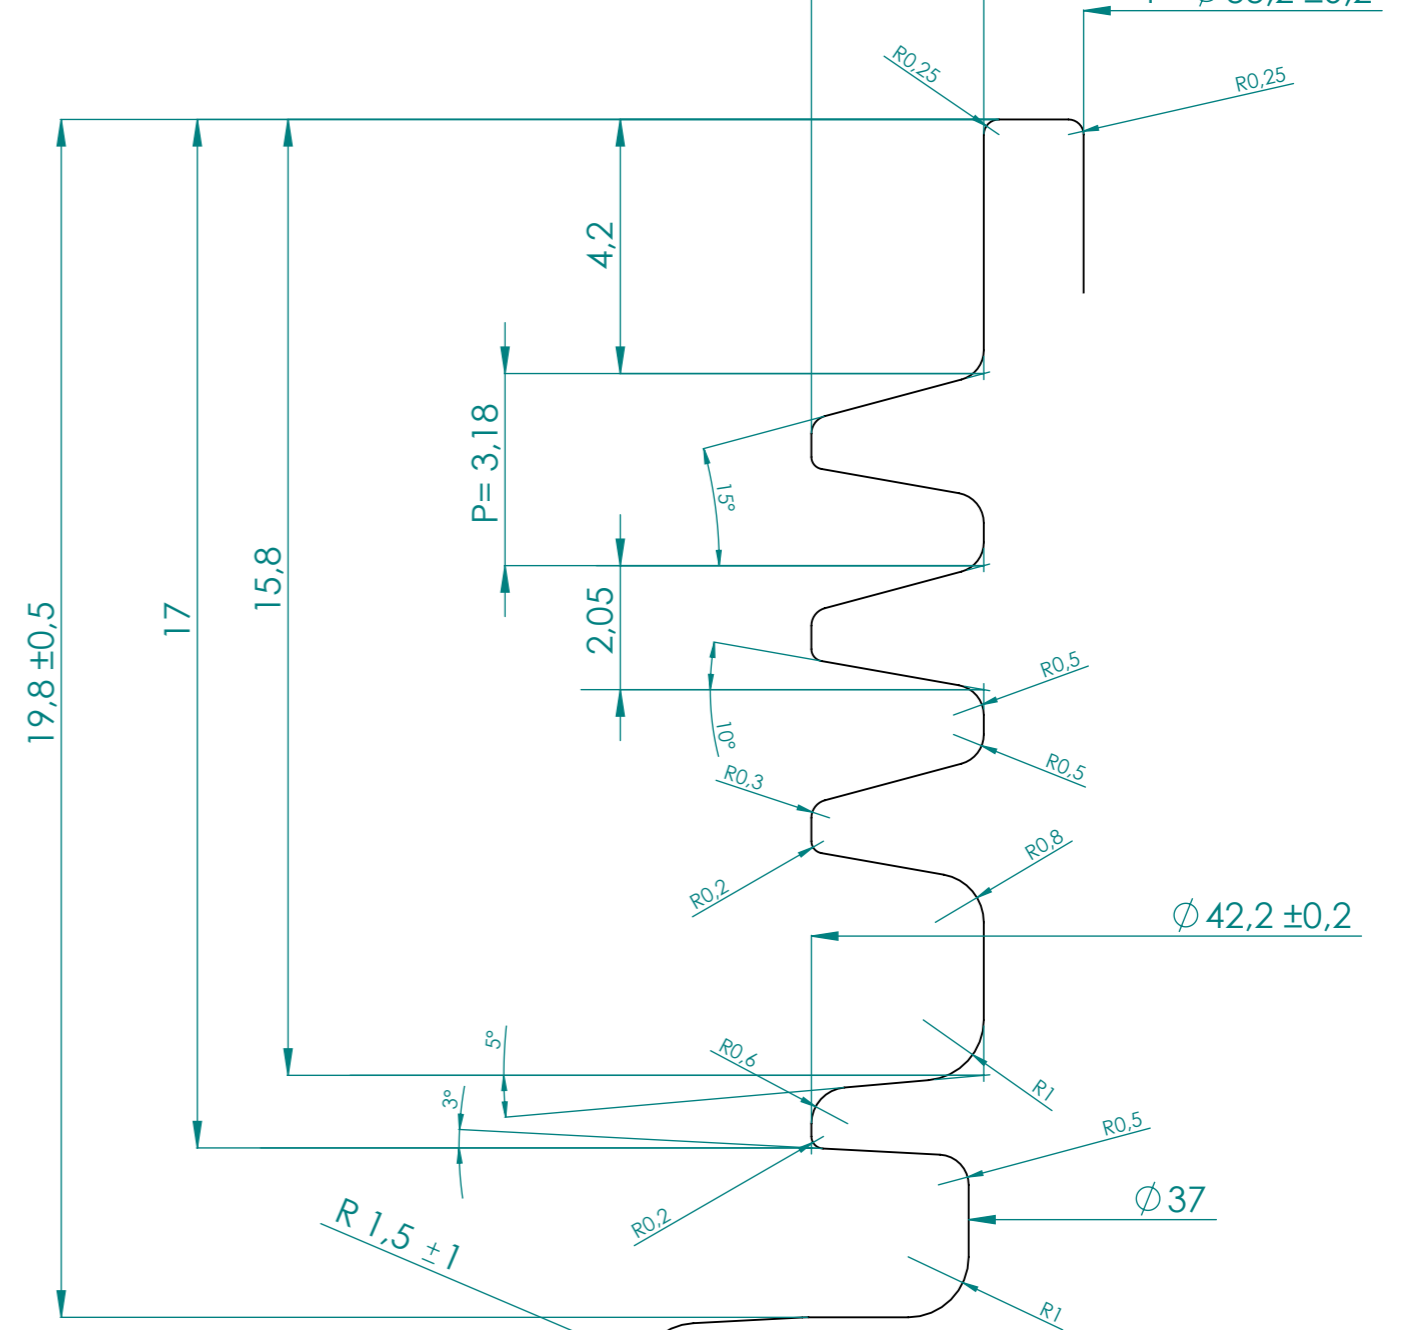

LABEL AREA (LAYOUT)
 HEIGHT (max): 92mm
 WIDTH (max): 150mm

DETAIL OF NECK FINISH
 SCALE 8:1
 THREAD TURN: 2 (720°)

T= Ø 42,2 ± 0,25
 E= Ø 36,5 ± 0,2
 I= Ø 33,2 ± 0,2

Fialoplastiki S.A.

CYL FOAM 125

MATERIAL: PET / RPET
 NECK FINISH: 43/410
 WEIGHT: 25 ± 1 g
 NOMINAL CAPACITY: 125 ml
 OVERFLOW CAPACITY: 175 ± 10 ml

SCALE 1:1 | SHEET SIZE: A3
 OTHERWISE SPECIFIED, ALL DIMENSIONS ARE IN MILLIMETERS