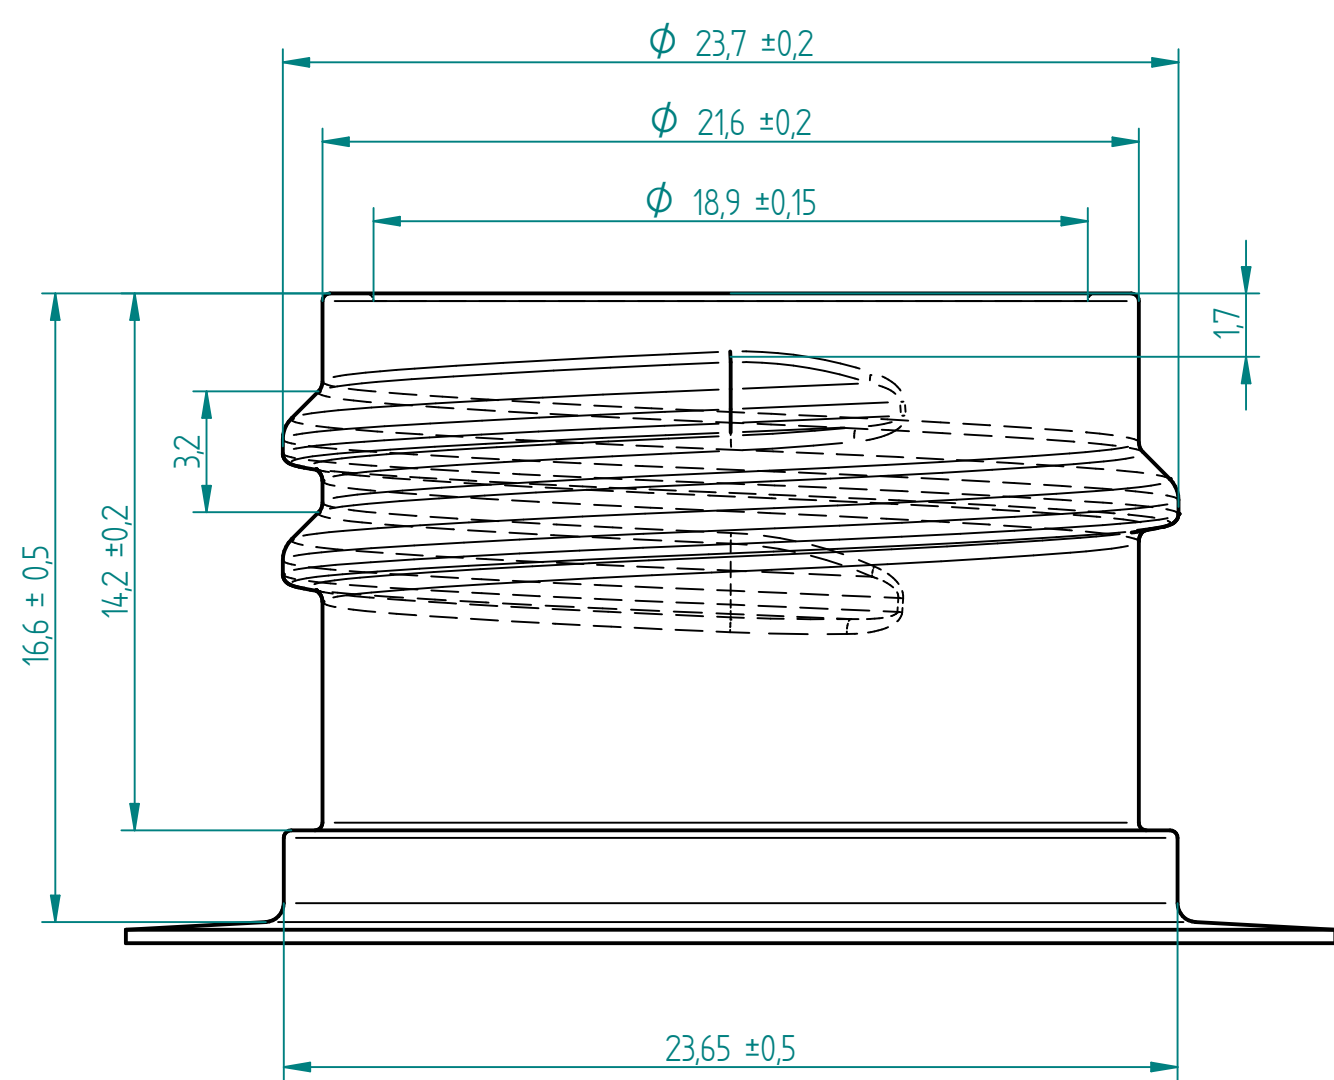

NECK 24.410
 DETAIL OF THREAD
 PITCH 3,2
 TURNS 1,5
 SCALE 5:1

FIALOPLASTIKI S.A.		
TITLE		
PET BOTTLE 24.410 "CYL/TALL" 100ml		
MATERIAL	BOTTLE WEIGHT	OVERFLOW CAPACITY
PET	16 ± 1 (g)	109 ± 3 (ml)
UNITS	SCALE	SHEET SIZE
mm	1 : 1	A3