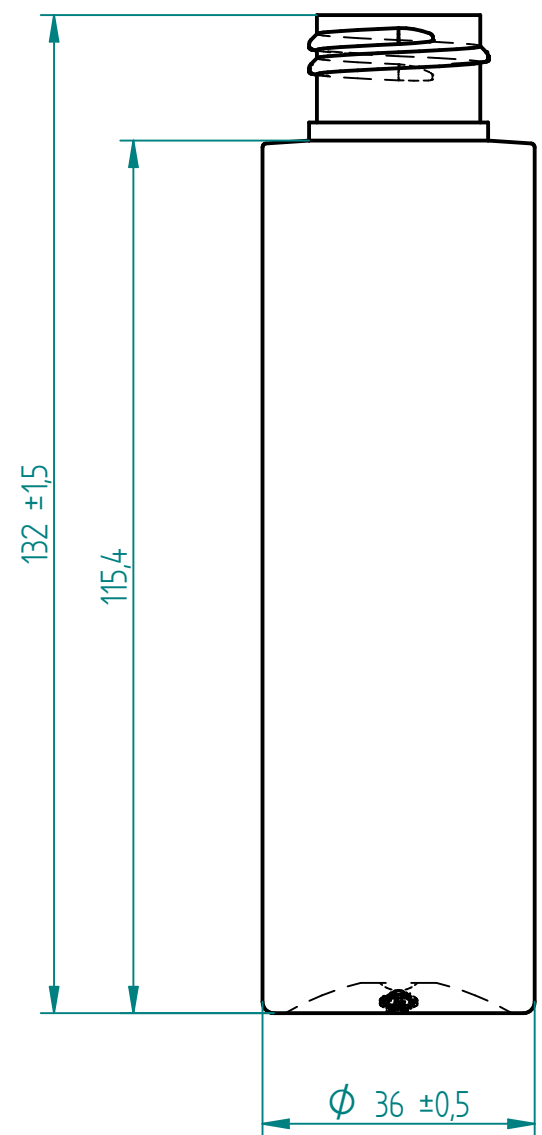

NECK 24.410
 DETAIL OF THREAD
 PITCH 3,2
 TURNS 1,5
 SCALE 5:1

FIALOPLASTIKI S.A.		
TITLE		
PET BOTTLE 24.410 "CYL/TALL" 100ml		
MATERIAL	BOTTLE WEIGHT	OVERFLOW CAPACITY
PET	16 ± 1 (g)	109 ± 3 (ml)
UNITS	SCALE	SHEET SIZE
mm	1 : 1	A3