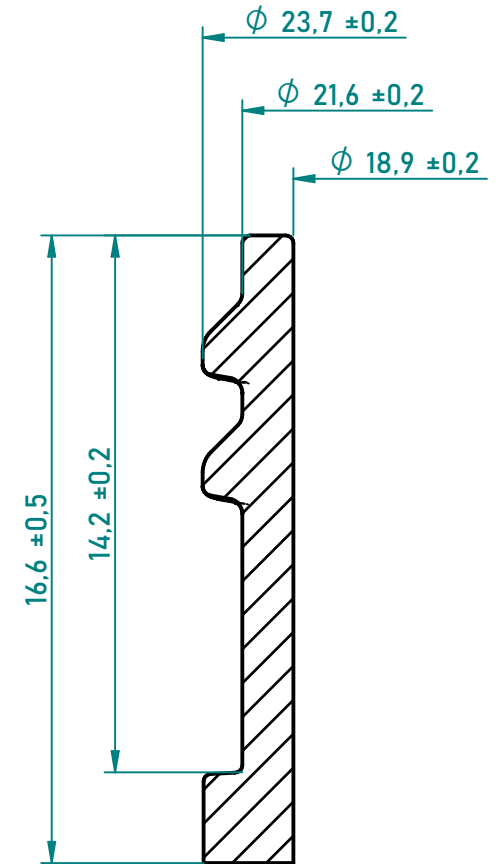

NECK FINISH 24.410  
THREAD PITCH: 3,2mm  
THREAD TURNS: 1,5

PET BOTTLE 24.410 CYLINDER 75ml  
MATERIAL: PET  
BOTTLE WEIGHT: 13 ± 1g / 16 ± 1g  
OVERFLOW CAPACITY: 83 ± 3ml