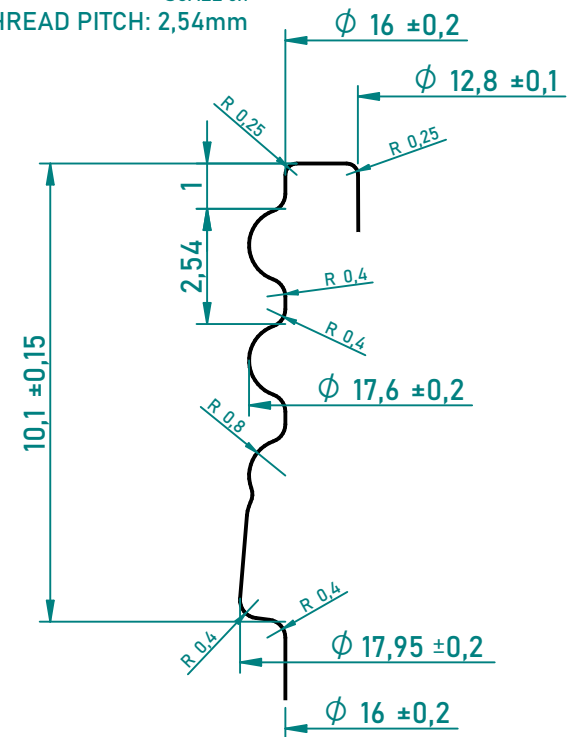

### NECK FINISH 18ROPP DETAIL

SCALE 6:1  
THREAD PITCH: 2,54mm

TITLE		
<b>LONG ROUND 50</b>		
MATERIAL	NECK FINISH	
<b>PET</b>	<b>18ROPP</b>	
BOTTLE WEIGHT	NOMINAL CAPACITY	OVERFLOW CAPACITY
<b>7.2 ± 0.5 g</b>	<b>50 ml</b>	<b>55 ± 3 ml</b>
UNITS	SCALE	SHEET SIZE
<b>mm</b>	<b>1 : 1</b>	<b>A4</b>