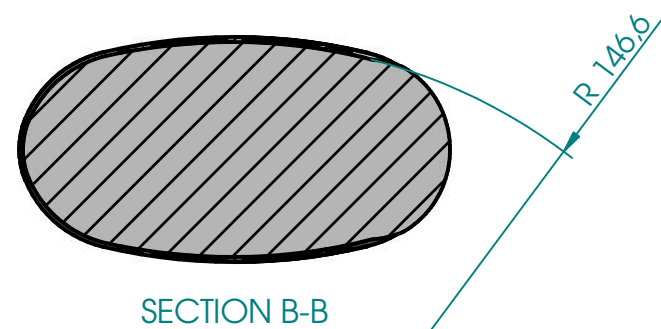

DETAIL A

**CLEANSER 1000**  
 MATERIAL: PET  
 NECK FINISH: 45mm  
 WEIGHT: 44.6 ± 1g  
 NOMINAL CAPACITY: 1000ml  
 OVERFLOW CAPACITY: 1185 ± 10ml  
 SCALE 1:2 | SHEET SIZE: A3  
 OTHERWISE SPECIFIED, ALL DIMENSIONS ARE IN mm