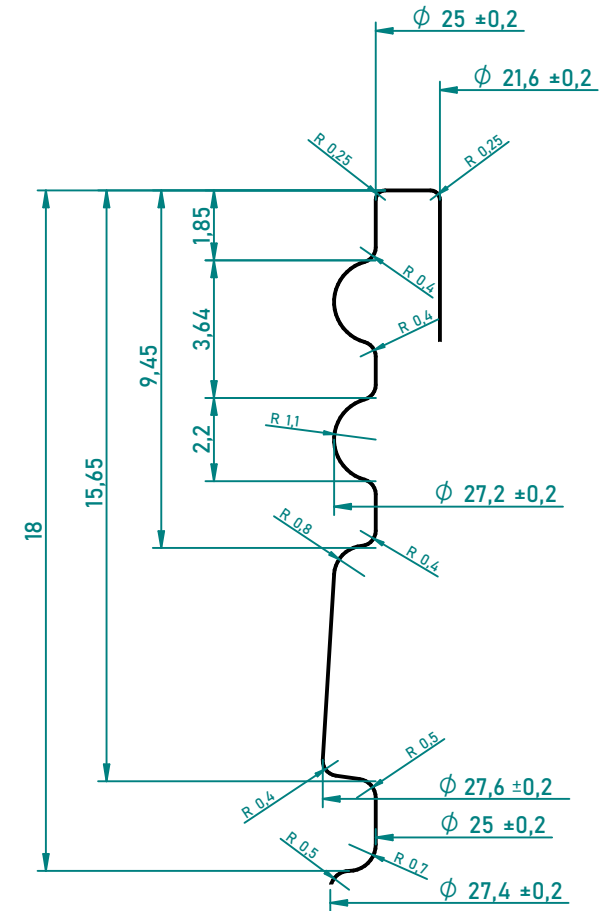

NECK FINISH 28ROPP

TITLE		
VERAL 500		
MATERIAL	NECK FINISH	
PET	28ROPP	
BOTTLE WEIGHT	NOMINAL CAPACITY	OVERFLOW CAPACITY
36 ± 1 g	500 ml	545 ± 5 ml
UNITS	SCALE	SHEET SIZE
mm	1 : 2	A4