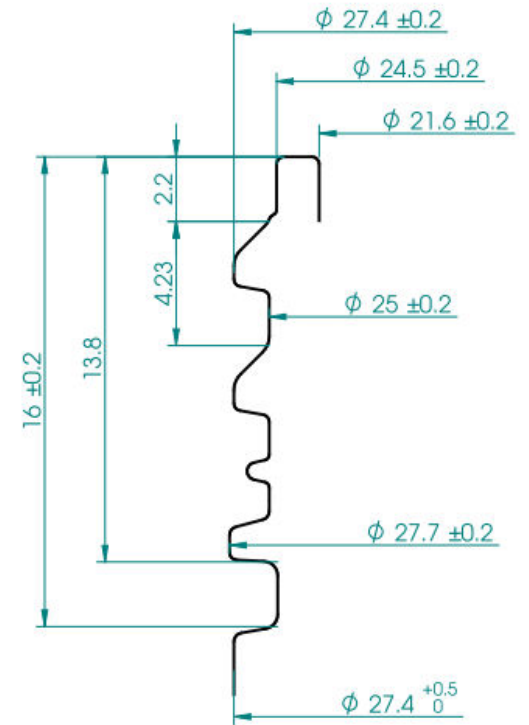

NECK FINISH 28.410  
 THREAD PITCH: 4.23mm  
 THREAD TURNS: 380°

DATE		DRAWING No.	
19-NOV-2020		02057003	
TITLE			
CYLINDER 28 500			
MATERIAL		NECK FINISH	
PET		28.410	
BOTTLE WEIGHT	NOMINAL CAPACITY	OVERFLOW CAPACITY	
42 ± 1 g	500 ml	540 ± 10 ml	
UNITS	SCALE	SHEET SIZE	
mm	1 : 2	A4	