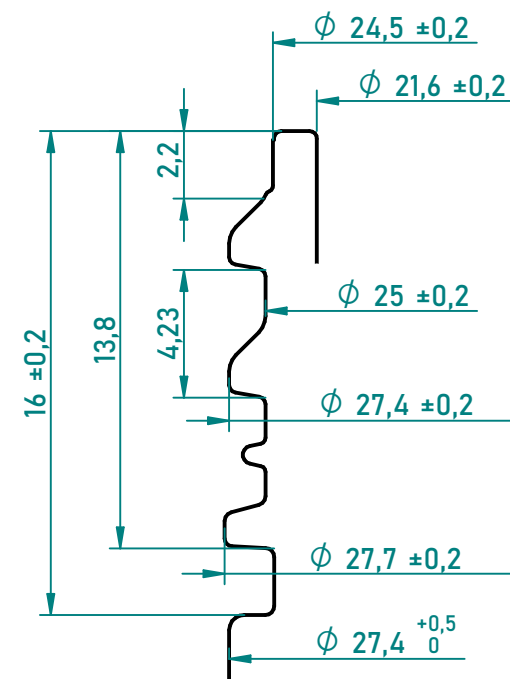

NECK FINISH 28.410

THREAD PITCH: 4,23mm

THREAD TURNS: 380°

TITLE		
BULLET ROUND 250		
MATERIAL	NECK FINISH	
PET	28.410	
BOTTLE WEIGHT	NOMINAL CAPACITY	OVERFLOW CAPACITY
24 ± 1 g	250 ml	263 ± 5 ml
UNITS	SCALE	SHEET SIZE
mm	1 : 2	A4