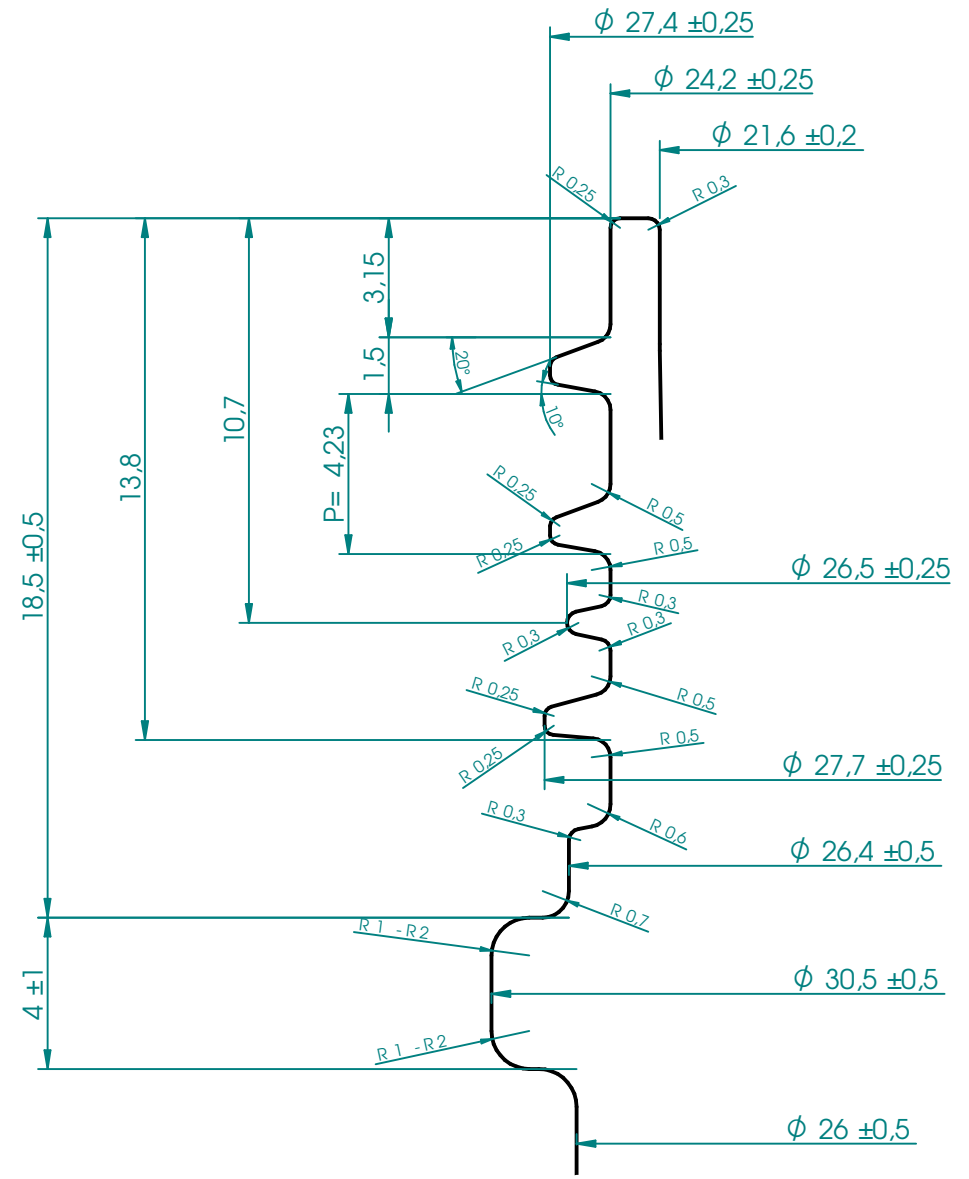

LABEL AREA:
 max Label Height: 100mm
 max Label Width(layout): 155mm

NECK FINISH 28.410
 SCALE 5:1
 THREAD PITCH: 4,23mm
 THREAD TURN: 380°

Fialoplastiki S.A.

BALSAMIC 250
 MATERIAL: PET
 NECK FINISH: 28.410
 WEIGHT: 25 ± 1 g
 NOMINAL CAPACITY: 250 mL
 OVERFLOW CAPACITY: 264 ± 8 ml
 SCALE 1:1 | SHEET SIZE: A3
 OTHERWISE SPECIFIED, UNITS ARE IN MILLIMETERS