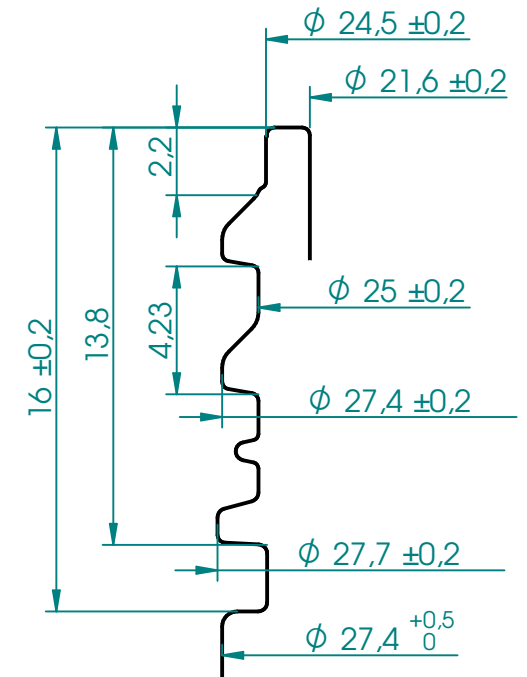

SECTION A-A

NECK FINISH 28.410

SCALE 4:1

THREAD PITCH: 4,23mm

THREAD TURNS: 380°

Fialoplastiki S.A.

TRIGGER 750

MATERIAL: PET

NECK FINISH: 28.410

WEIGHT: 31 ± 1 g

NOMINAL CAPACITY: 750 ml

OVERFLOW CAPACITY: 785 ± 10 ml

SCALE 1:3 | SHEET SIZE: A4

OTHERWISE SPECIFIED, UNITS ARE IN MILLIMETERS