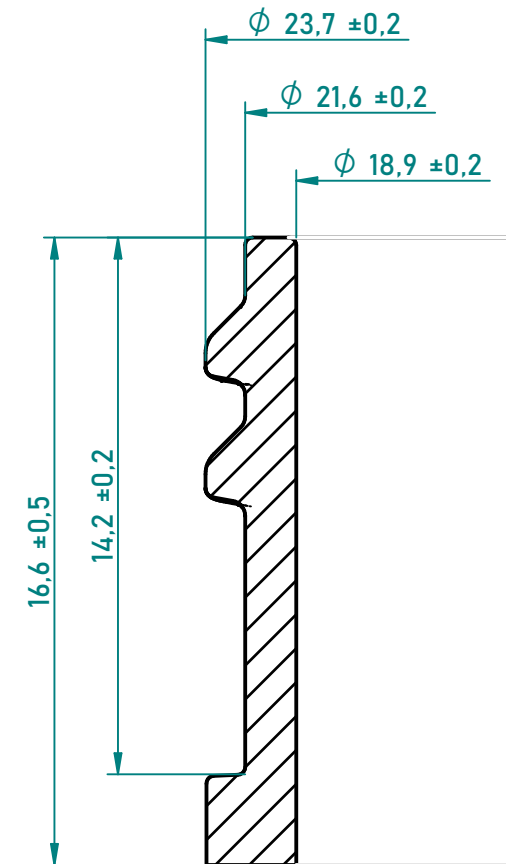

NECK FINISH 24.410
THREAD PITCH: 3,2mm
THREAD TURNS: 1,5

NOTES

MATERIAL: PET

BOTTLE WEIGHT: 15,5 ± 1g

OVERFLOW CAPACITY: 57 ± 2ml

PET BOTTLE 24.410 CYLINDER 50ml