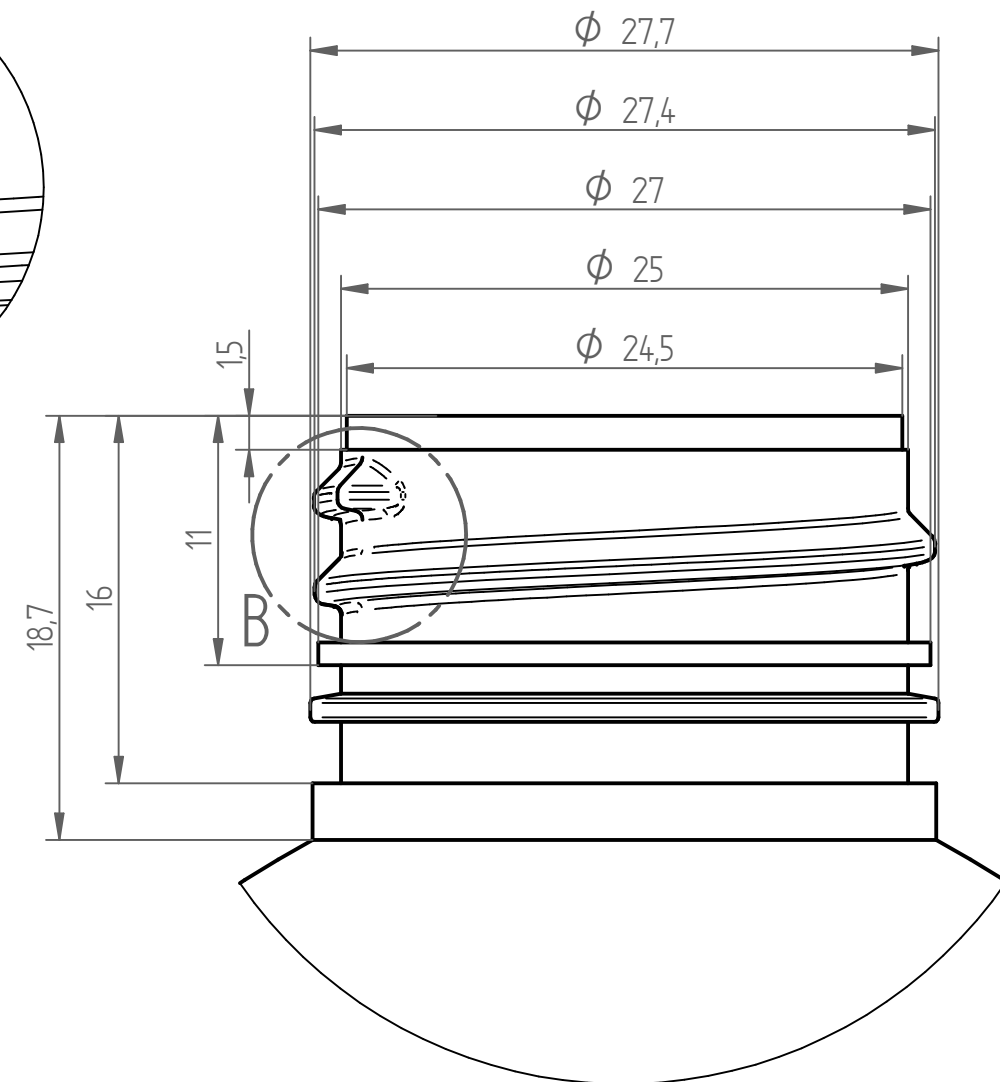

THREAD PITCH: 4mm

DETAIL B  
SCALE 6:1

DETAIL A  
SCALE 3:1

**CREAMSOAP 1000ml**  
 MATERIAL: PET  
 NECK FINISH: 28.410  
 WEIGHT: 25,5g  
 OVERFLOW CAPACITY: 1030ml