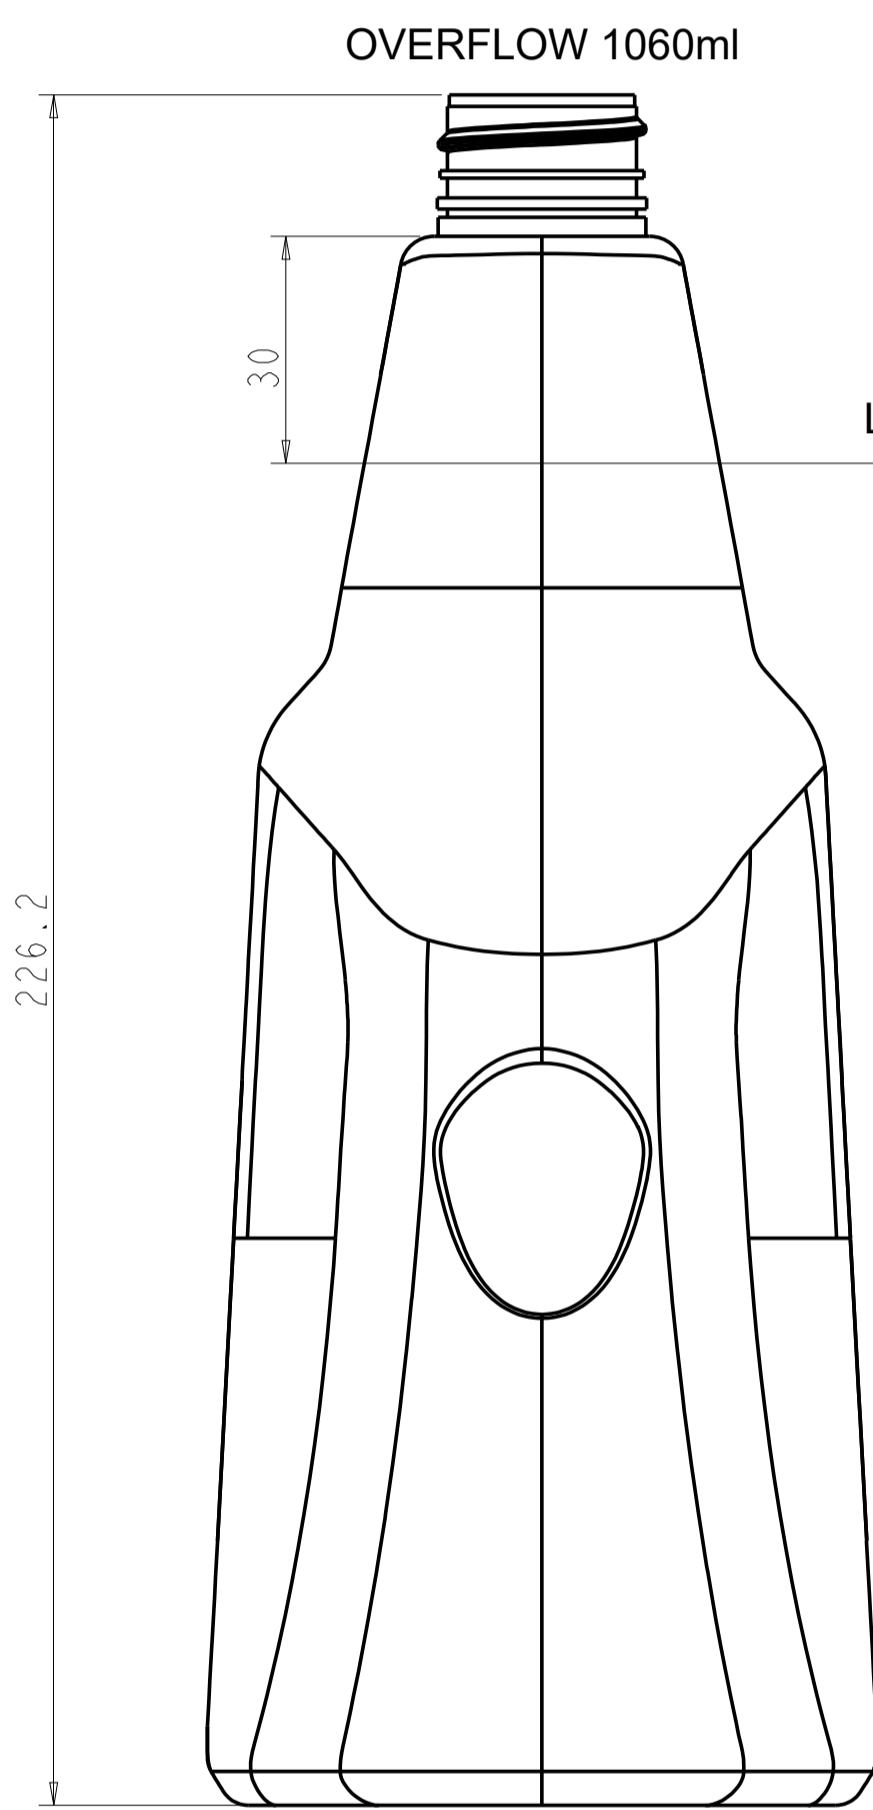

Cleaning Liquid Bottle With Trigger 1000ml (PET)

BOTTLE WEIGHT 36g