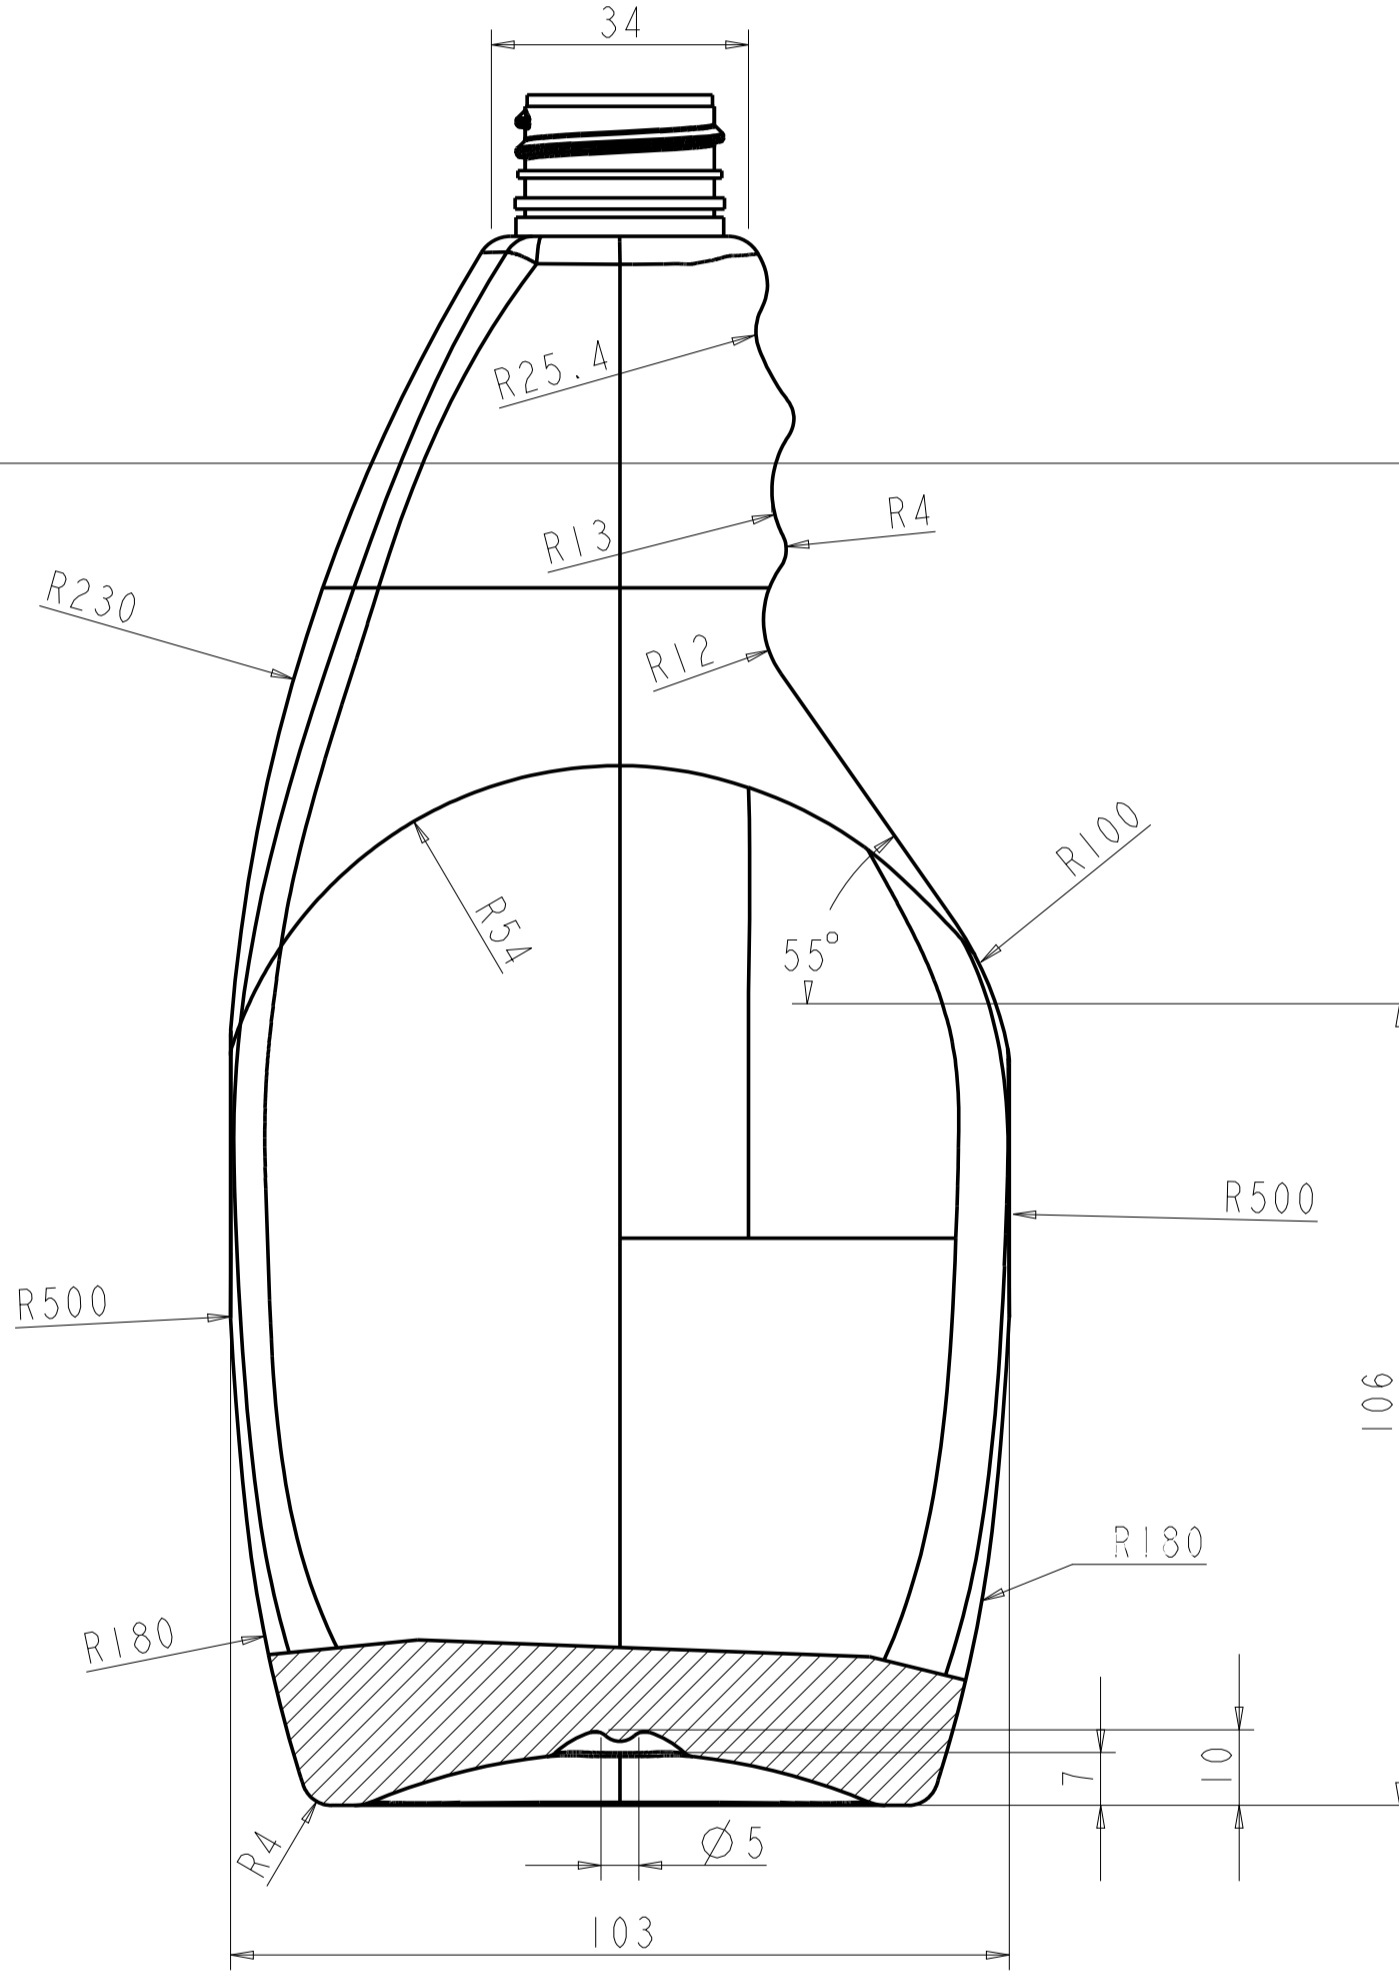

Cleaning Liquid Bottle With Trigger 1000ml (PET)

BOTTLE WEIGHT 36g