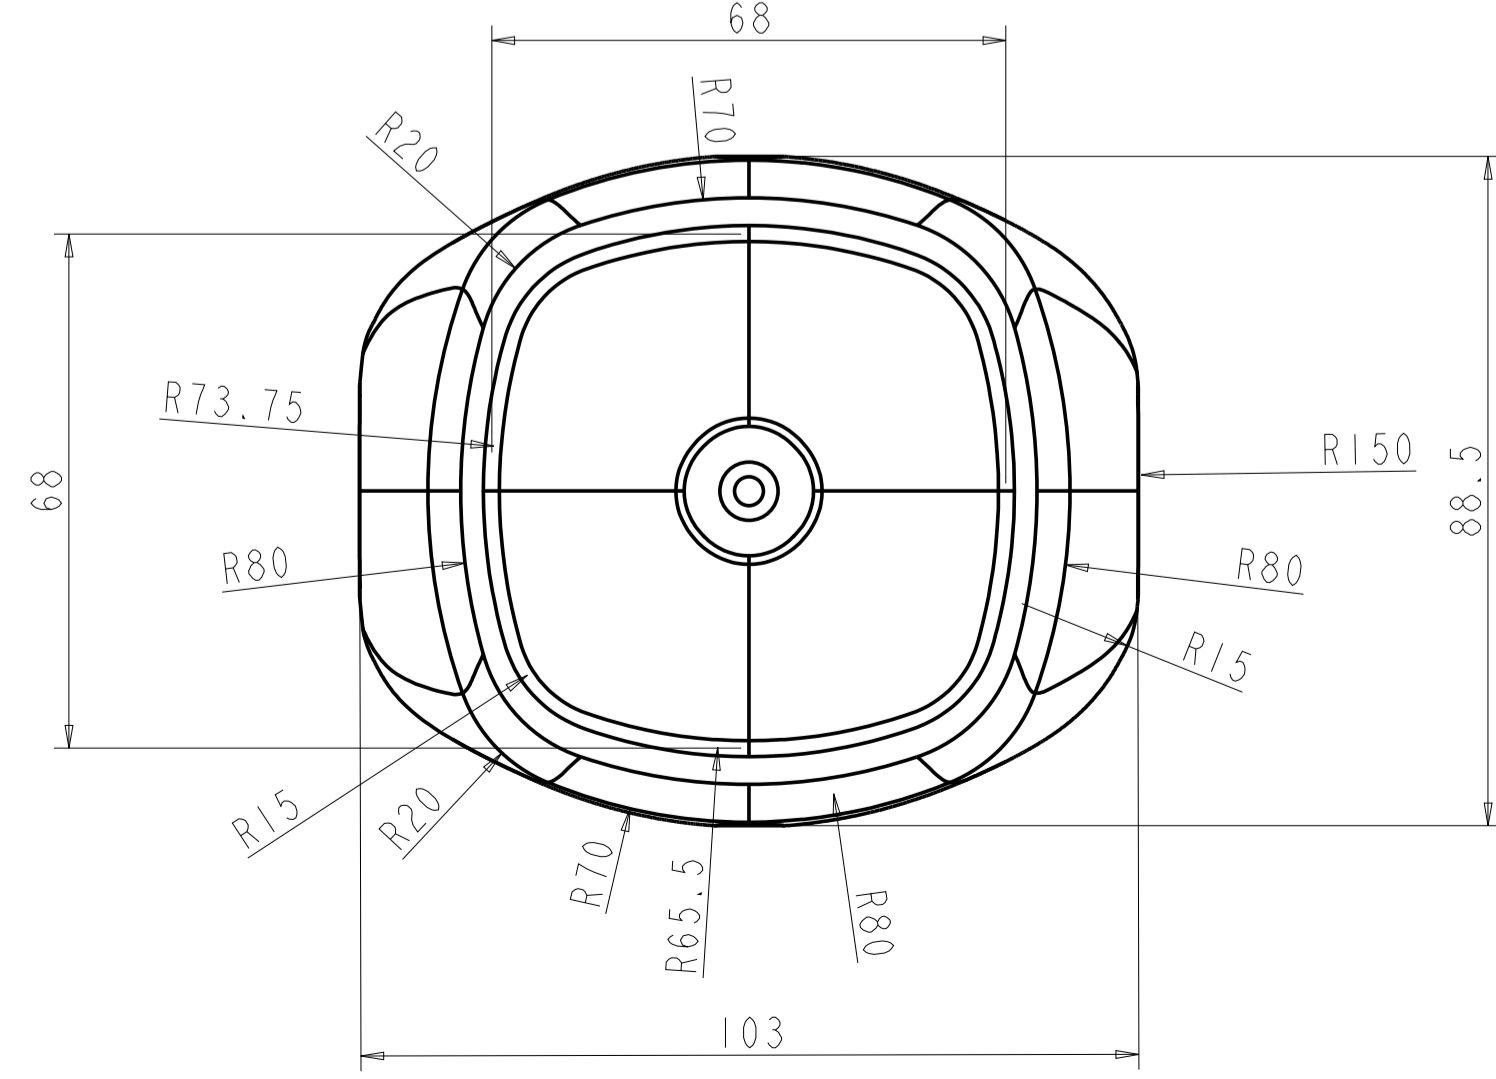

Cleaning Liquid Bottle With Trigger 1000ml (PET)

BOTTLE WEIGHT 36g