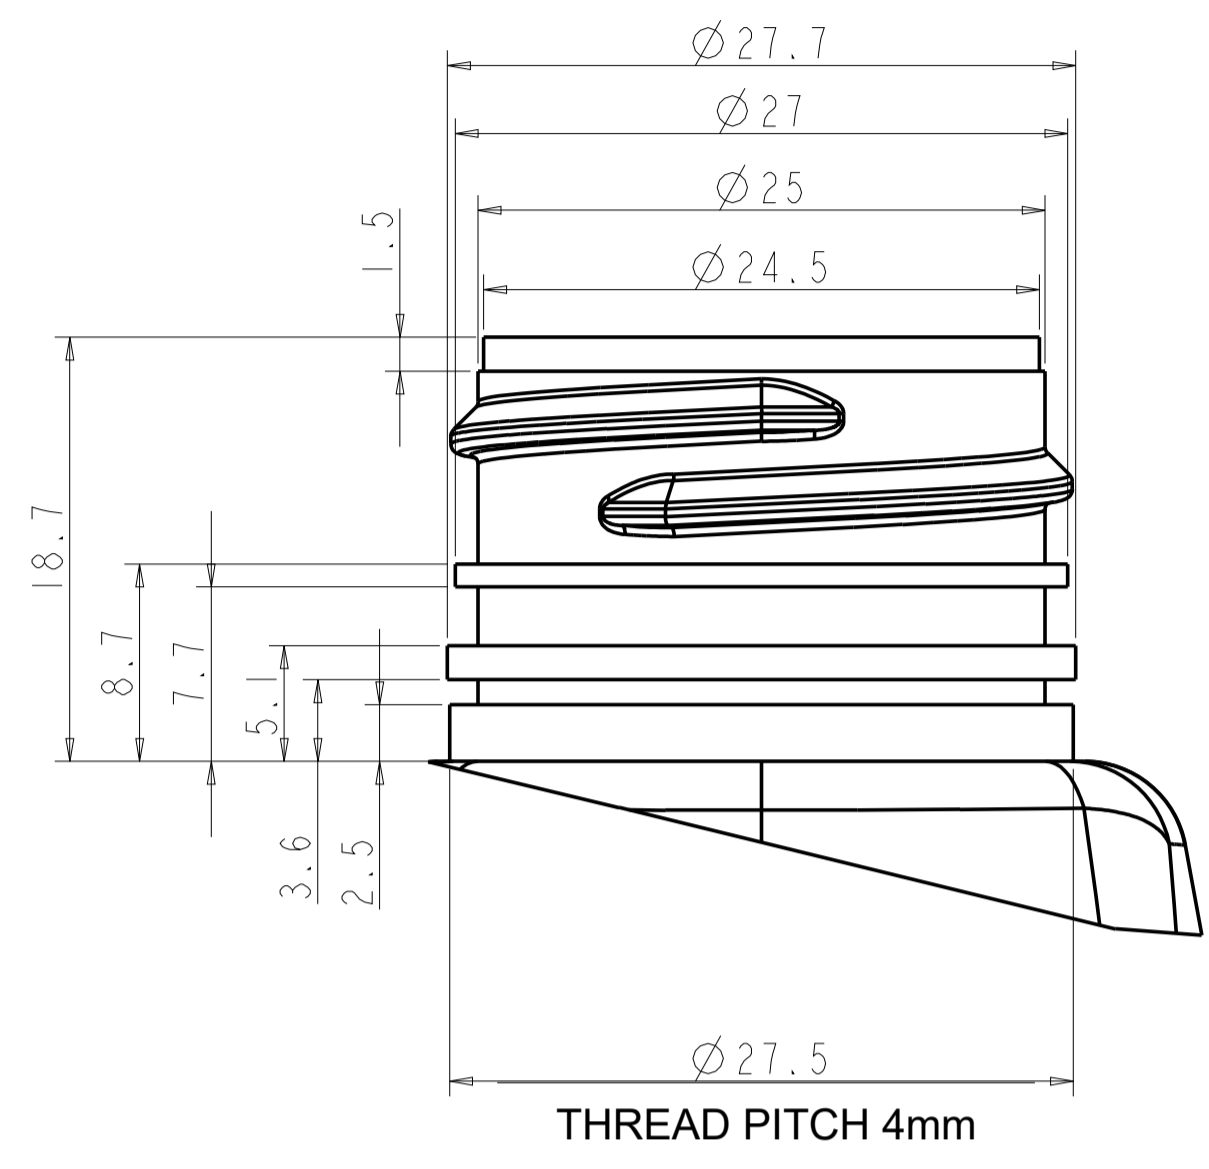

Cleaning Liquid Bottle With Trigger 1000ml (PET)

BOTTLE WEIGHT 36g