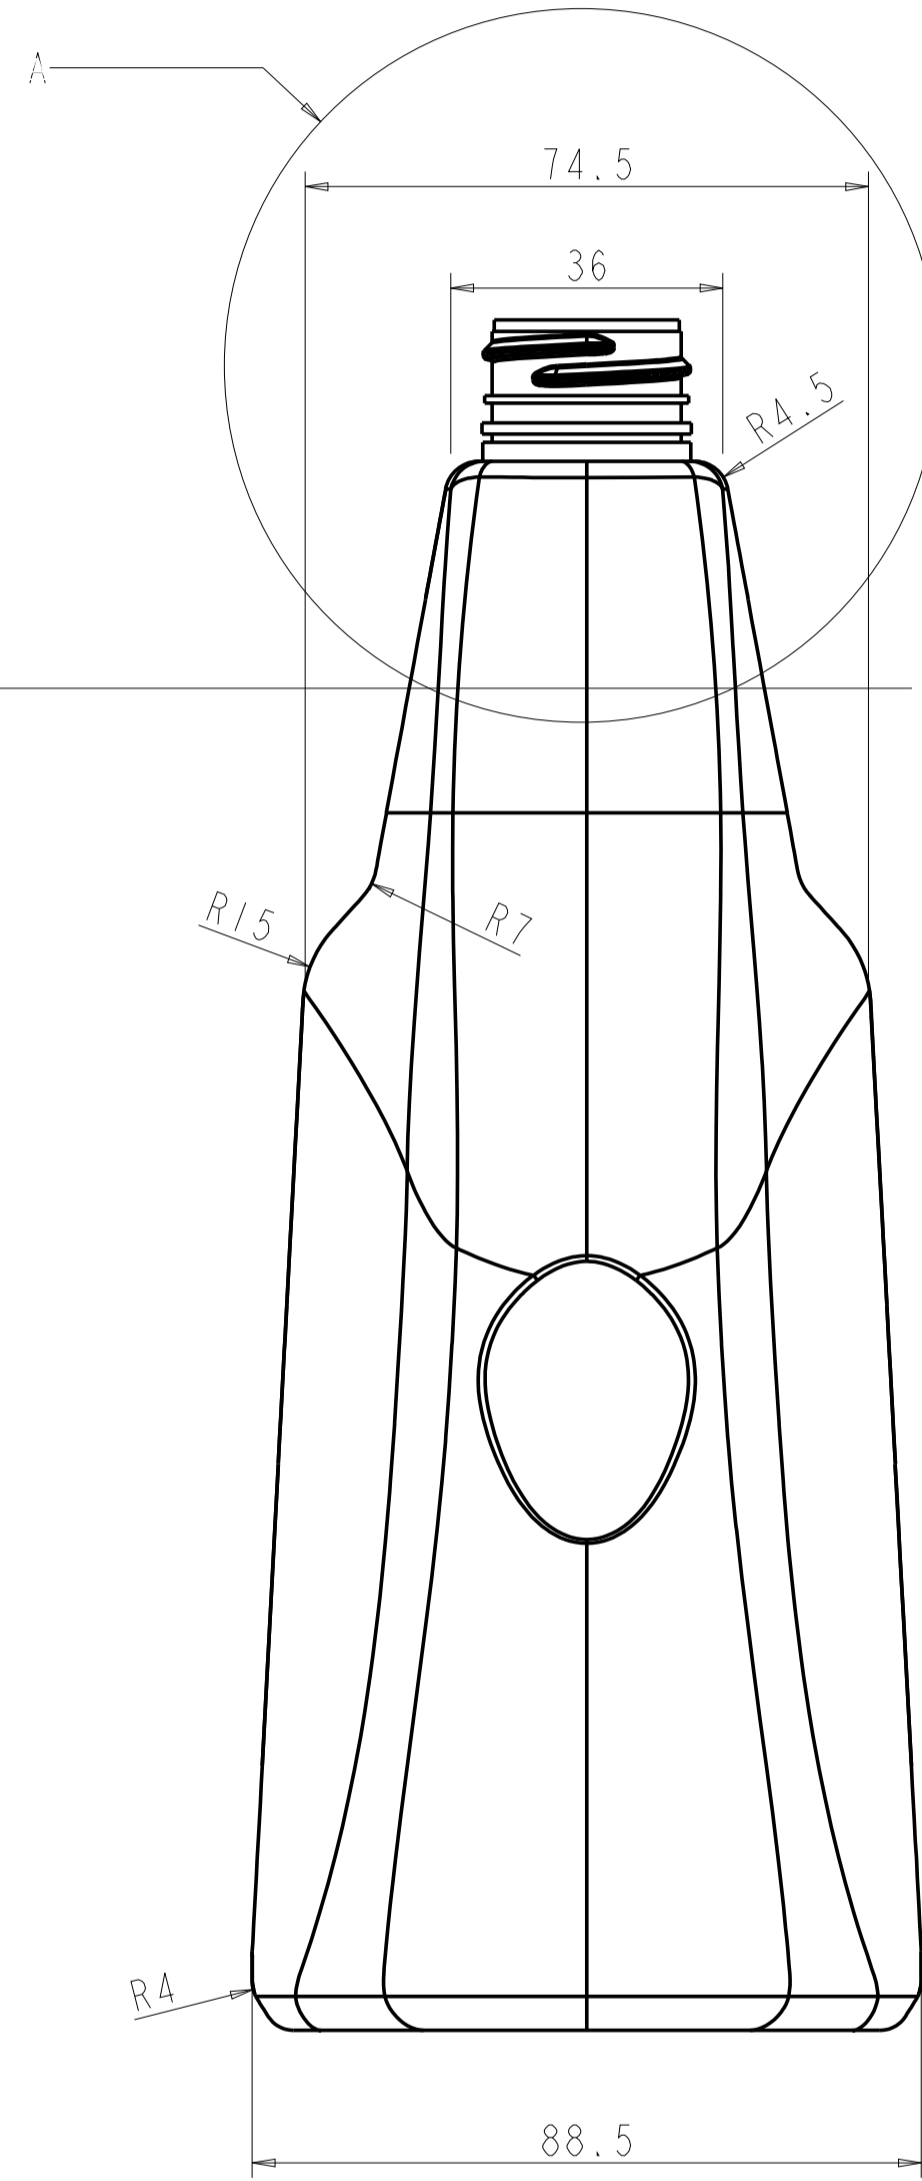

Cleaning Liquid Bottle With Trigger 1000ml (PET)

BOTTLE WEIGHT 36g