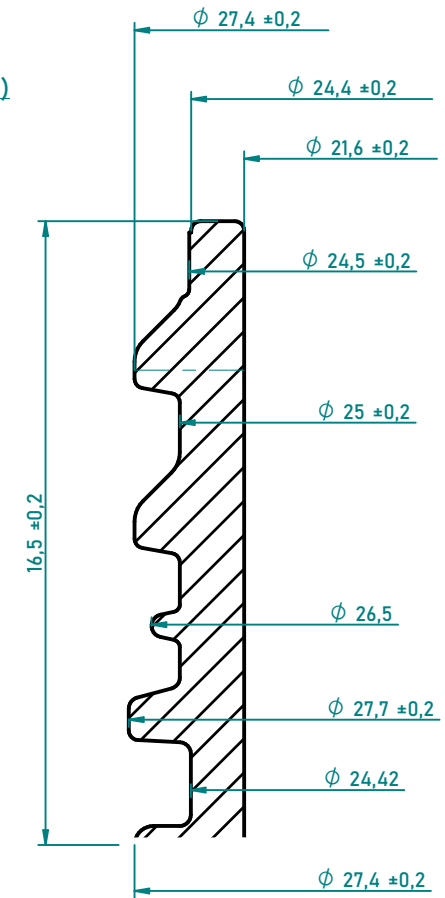

DETAIL OF THREAD (SCALE 5:1)
 NECK FINISH 28.410
 PITCH OF THREAD: 4,23mm
 TURNS OF THREAD: 380°

TITLE		
BULLET ROUND 1000		
MATERIAL	NECK FINISH	
PET	28.410	
BOTTLE WEIGHT	NOMINAL CAPACITY	OVERFLOW CAPACITY
36 / 50 ± 1 g	1000 ml	1030 ± 10 ml
UNITS	SCALE	SHEET SIZE
mm	1 : 2	A4